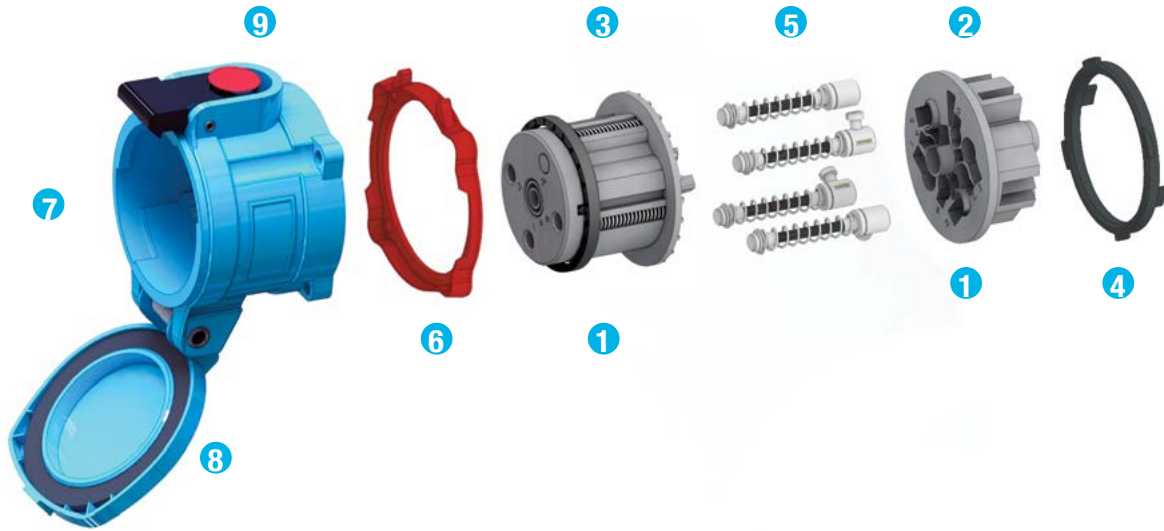

# DS SPARE PARTS Female Configuratio

	DS20 POLY	DS30 POLY	DS60 POLY	DS60 METAL	DS100C POLY	DS100C METAL	DS100 POLY	DS100 METAL	DS200 METAL
1 Receptacle Interior***	31-1A020*	31-3A020*	31-6A020*	31-6A020*	31-6A020-C*	31-6A020-C*	61-9A020*	69-9A020*	39-2A020*
1 Recept Interior w/Ground Contacts***	-	-	-	39-6A220*	-	39-6A220-C*	-	69-9A220*	39-2A220*
1 Receptacle Interior with 2 Pilots+	31-1A320-972*	31-3A320-972*	31-6A320-972*	31-6A320-972*	31-6A320-C-972*	31-1A320-C-972*	61-9A320-262*	61-9A320-262*	39-2A320-972*
2 Interior Bottom***	31-1A020-B	31-3A020-B	31-6A020-B	31-6A020-B	31-6A020-C-B	31-6A020-C-B	61-9A552	69-9A552	39-2A020-B
3 Interior Top***	31-1A020-T*	31-3A020-T*	31-6A020-T*	31-6A020-T*	31-6A020-C-T*	31-6A020-C-T*	61-9A020-T*	69-9A020-T*	39-2A020-T*
4 Polyester Locking Ring	31-1A583	31-3A583	31-6A583	-	31-6A583	-	31-9A583	-	-
4 Metal Locking Ring	-	-	-	39-6A583	-	39-6A583	-	39-9A583	39-2A583
5 Recept Phase Contact (If no aux. contacts)	31-1A021-380	31-3A021-380	31-6A021	31-6A021	31-6A021-C	31-6A021-C	61-9A021	61-9A021	39-2A021
5 Recept Phase Contact (If plug has aux. contacts)	31-1A021	31-3A021-380	31-6A021	31-6A021	31-6A021-C	31-6A021-C	61-9A021	61-9A021	39-2A021
5 Recept Ground Contact	31-1A029	31-3A029	31-6A029	39-6A029	31-6A029-C	39-6A029-C	61-9A029	69-9A029	39-2A029
6 Color-Coded Voltage Gasket	125V	31-1AC26	31-3AC26	31-6AC26	31-6AC26	31-6AC26	31-9AC26	31-9AC26	39-2AC26
	208V	31-1AB26	31-3AB26	31-6AB26	31-6AB26	31-6AB26	31-9AB26	31-9AB26	39-2AB26
	250V	31-1AC26	31-3AC26	31-6AC26	31-6AC26	31-6AC26	31-9AC26	31-9AC26	39-2AC26
	480V	31-1AR26	31-3AR26	31-6AR26	31-6AR26	31-6AR26	31-9AR26	31-9AR26	39-2AR26
	600V	31-1AN26	31-3AN26	31-6AN26	31-6AN26	31-6AN26	31-9AN26	31-9AN26	39-2AN26
7 Receptacle Polyester Casing w/Lid	31-1A024**	31-3A024**	31-6A024**	-	31-6A024-C**	-	61-9A024**	-	-
7 Receptacle Metal Casing w/Lid	-	-	-	39-6A024**	-	39-6A024-C**	-	39-9A024**	39-2A024**
8 Lid Replacement Kit Polyester	31-1A125	31-3A125	31-6A425	-	31-6A425	-	61-9A125	-	-
8 Lid Replacement Kit Metal	-	-	-	39-6A925	-	39-6A925	-	39-9A925	39-2A925
9 Pawl Replacement Kit Polyester	31-1A824	31-3A824	31-6A824	-	31-6A824	-	61-9A824	-	-
9 Pawl Replacement Kit Metal	39-1A824	39-3A824	39-6A824	39-6A824	39-6A824	39-6A824	69-9A924	39-9A824	39-2A824